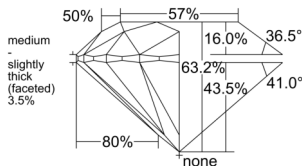

GIA®

FACSIMILE

GIA REPORT 2536754424

Verify this report at GIA.edu

GIA NATURAL DIAMOND DOSSIER®

October 15, 2025
GIA Report Number 2536754424
Shape and Cutting Style ..... Round Brilliant
Measurements ..... 4.49 - 4.53 x 2.85 mm

GRADING RESULTS

Carat Weight ..... 0.36 carat
Color Grade I
Clarity Grade VS2
Cut Grade ..... Excellent

ADDITIONAL GRADING INFORMATION

Polish ..... Excellent
Symmetry ..... Excellent
Fluorescence ..... Faint
Clarity Characteristics ..... Crystal, Cloud
Inscription(s): GIA 2536754424

PROPORTIONS

GRADING SCALES

GIA COLOR SCALE

COLORLESS	D
	E
	F
	G
	H
	I
	J
NEAR COLORLESS	K
	L
FAIN	M
	N
	O
	P
VERY LIGHT	Q
	R
	S
	T
	U
	V
	W
	X
	Y
LIGHT	Z

GIA CLARITY SCALE

FLAWLESS	INTERNAL FLAWLESS	
		FLAWLESS
VERY VERY SLIGHTLY INCLUDED	VERY SLIGHTLY INCLUDED	
		VVS₁
	VVS₂	
SLIGHTLY INCLUDED	INCLUDED	
		VS₁
	VS₂	
	SI₁	
	SI₂	
	I₁	
	I₂	
	I₃	

GIA CUT SCALE

EXCELLENT
VERY GOOD
GOOD
FAIR
POOR