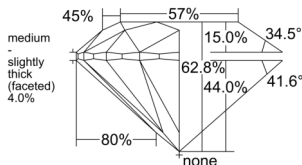

GIA®

FACSIMILE

GIA REPORT 2536747996

Verify this report at GIA.edu

GIA NATURAL DIAMOND DOSSIER®

November 10, 2025
GIA Report Number 2536747996
Shape and Cutting Style ..... Round Brilliant
Measurements ..... 5.39 - 5.41 x 3.39 mm

GRADING RESULTS

Carat Weight ..... 0.60 carat
Color Grade ..... F
Clarity Grade VVS1
Cut Grade ..... Excellent

ADDITIONAL GRADING INFORMATION

Polish ..... Excellent
Symmetry ..... Excellent
Fluorescence ..... Medium Blue
Clarity Characteristics ..... Pinpoint
Inscription(s): GIA 2536747996

PROPORTIONS

Profile to actual proportions