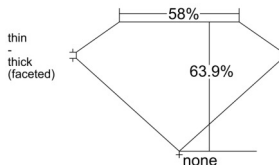

GIA®

FACSIMILE

GIA REPORT 2536741158

Verify this report at GIA.edu

GIA NATURAL DIAMOND DOSSIER®

November 06, 2025
GIA Report Number 2536741158
Shape and Cutting Style ..... Heart Brilliant
Measurements ..... 5.70 x 6.55 x 4.18 mm

GRADING RESULTS

Carat Weight ..... 0.91 carat
Color Grade ..... J
Clarity Grade ..... Internally Flawless

ADDITIONAL GRADING INFORMATION

Polish ..... Very Good
Symmetry ..... Very Good
Fluorescence ..... None
Clarity Characteristics..... Extra Facet, Minor Details of Polish
Inscription(s): GIA 2536741158

PROPORTIONS

Profile not to actual proportions

GRADING SCALES

GIA COLOR SCALE		GIA CLARITY SCALE			
COLORLESS	D	VERY VERY SLIGHTLY INCLUDED	FLAWLESS		
	E		INTERNALLY FLAWLESS		
	F		VVS₁		
	NEAR COLORLESS	G	VERY SLIGHTLY INCLUDED	VVS₂	
		H		VS₁	
		FANT	I	SLIGHTLY INCLUDED	VS₂
			J		SI₁
	LIGHT	K	INCLUDED	SI₂	
		L		I₁	
		M		I₂	
VERY LIGHT		N	INCLUDED	I₃	
		O			
P					
Q					
R					
S					
T					
U					
V					
W					
X					
Y					
Z