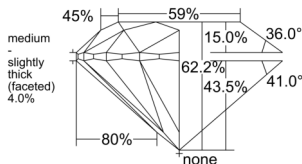

GIA®

FACSIMILE

GIA REPORT 2536663478

Verify this report at GIA.edu

GIA NATURAL DIAMOND DOSSIER®

October 08, 2025
GIA Report Number 2536663478
Shape and Cutting Style ..... Round Brilliant
Measurements ..... 5.61 - 5.66 x 3.51 mm

GRADING RESULTS

Carat Weight ..... 0.70 carat
Color Grade ..... H
Clarity Grade S11
Cut Grade ..... Excellent

ADDITIONAL GRADING INFORMATION

Polish ..... Excellent
Symmetry ..... Excellent
Fluorescence ..... None
Clarity Characteristics ..... Crystal
Inscription(s): GIA 2536663478

PROPORTIONS

GRADING SCALES

GIA COLOR SCALE

COLOURESS	D
	E
	F
	G
	H
	I
	J
NEAR COLOURESS	K
	L
FAIN	M
	N
	O
	P
	Q
VERY LIGHT	R
	S
	T
	U
	V
	W
	X
	Y
LIGHT	Z

GIA CLARITY SCALE

FLAWLESS	VERY VERY SLIGHTLY INCLUDED	VS₁	VS₂	SI₁	SI₂	I₁	I₂	I₃	
									FLAWLESS
INTERNALLY FLAWLESS	VERY SLIGHTLY INCLUDED								

GIA CUT SCALE

EXCELLENT
VERY GOOD
GOOD
FAIR
POOR