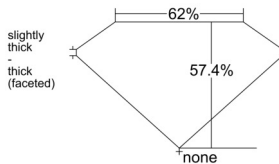

GIA®

FACSIMILE

GIA REPORT 2536634677

Verify this report at GIA.edu

GIA NATURAL DIAMOND DOSSIER®

October 07, 2025
GIA Report Number 2536634677
Shape and Cutting Style ..... Heart Brilliant
Measurements ..... 5.01 x 5.81 x 3.34 mm

GRADING RESULTS

Carat Weight ..... 0.56 carat
Color Grade ..... J
Clarity Grade VVS1

ADDITIONAL GRADING INFORMATION

Polish ..... Excellent
Symmetry ..... Excellent
Fluorescence ..... Strong Blue
Clarity Characteristics ..... Pinpoint, Feather
Inscription(s): GIA 2536634677

PROPORTIONS

Profile not to actual proportions

GRADING SCALES

GIA COLOR SCALE		GIA CLARITY SCALE	
COLORLESS	D	VERY VERY SLIGHTLY INCLUDED	FLAWLESS
	E		INTERNALLY FLAWLESS
	F		VVS₁
	G		VVS₂
	H		VS₁
	I		VS₂
	J		SI₁
	K		SI₂
	L		I₁
	M		I₂
NEAR COLORLESS	N	SLIGHTLY INCLUDED	I₃
	O		
	P		
	Q		
FAINT	R		
	S		
	T		
	U		
VERT LIGHT	V		
	W		
	X		
	Y		
LIGHT	Z