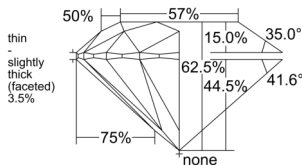

GIA®

FACSIMILE

GIA NATURAL DIAMOND DOSSIER®

October 15, 2025
GIA Report Number 2536632162
Shape and Cutting Style ..... Round Brilliant
Measurements ..... 5.40 - 5.44 x 3.38 mm

GRADING RESULTS

Carat Weight ..... 0.60 carat
Color Grade ..... F
Clarity Grade VVS1
Cut Grade ..... Excellent

ADDITIONAL GRADING INFORMATION

Polish ..... Excellent
Symmetry ..... Excellent
Fluorescence ..... Faint
Clarity Characteristics ..... Pinpoint, Indented Natural
Inscription(s): GIA 2536632162

GIA REPORT 2536632162

Verify this report at GIA.edu

PROPORTIONS

GRADING SCALES

GIA COLOR SCALE	GIA CLARITY SCALE	GIA CUT SCALE	
D	FLAWLESS	EXCELLENT	
E	INTERNALLY FLAWLESS		
F		VVS₁	VERY GOOD
G	VVS₂		
H	VS₁	GOOD	
I	VS₂		
J	SI₁	FAIR	
K	SI₂		
L	I₁	POOR	
M			
N			
O	I₂		
P			
Q			
R	I₃		
S			
T			
U			
V			
W			
X			
Y			
Z