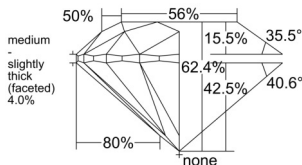

GIA®

FACSIMILE

GIA REPORT 2536595995

Verify this report at GIA.edu

GIA NATURAL DIAMOND DOSSIER®

September 30, 2025
GIA Report Number 2536595995
Shape and Cutting Style ..... Round Brilliant
Measurements ..... 4.90 - 4.93 x 3.07 mm

GRADING RESULTS

Carat Weight ..... 0.46 carat
Color Grade ..... E
Clarity Grade VS1
Cut Grade ..... Excellent

ADDITIONAL GRADING INFORMATION

Polish ..... Excellent
Symmetry ..... Excellent
Fluorescence ..... None
Clarity Characteristics..... Crystal, Cloud, Pinpoint
Inscription(s): GIA 2536595995

PROPORTIONS

Profile to actual proportions