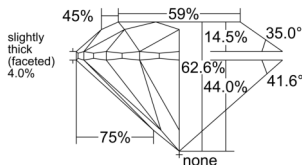

GIA®

FACSIMILE

GIA REPORT 2536577131

Verify this report at GIA.edu

GIA NATURAL DIAMOND DOSSIER®

September 30, 2025
GIA Report Number 2536577131
Shape and Cutting Style ..... Round Brilliant
Measurements ..... 5.34 - 5.37 x 3.36 mm

GRADING RESULTS

Carat Weight ..... 0.60 carat
Color Grade ..... F
Clarity Grade VS1
Cut Grade ..... Excellent

ADDITIONAL GRADING INFORMATION

Polish ..... Excellent
Symmetry ..... Excellent
Fluorescence ..... None
Clarity Characteristics..... Crystal, Cloud, Feather
Inscription(s): GIA 2536577131

PROPORTIONS

Profile to actual proportions