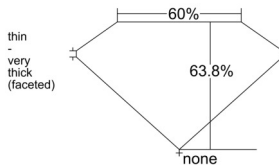

GIA®

FACSIMILE

GIA REPORT 2536556746

Verify this report at gia.edu

GIA NATURAL DIAMOND DOSSIER®

September 26, 2025
GIA Report Number 2536556746
Shape and Cutting Style ..... Heart Brilliant
Measurements ..... 4.48 x 5.37 x 3.42 mm

GRADING RESULTS

Carat Weight ..... 0.50 carat
Color Grade ..... F
Clarity Grade VS2

ADDITIONAL GRADING INFORMATION

Polish ..... Very Good
Symmetry ..... Very Good
Fluorescence ..... None
Clarity Characteristics..... Cloud, Crystal, Feather
Inscription(s): GIA 2536556746

PROPORTIONS

Profile not to actual proportions

GRADING SCALES

GIA COLOR SCALE		GIA CLARITY SCALE	
COLORLESS	D	VERY VERY SLIGHTLY INCLUDED	FLAWLESS
	E		INTERNALLY FLAWLESS
	F		VVS₁
	G		VVS₂
	H		VS₁
	I		VS₂
	J		SI₁
	K		SI₂
	L		I₁
	M		I₂
NEAR COLORLESS	N	SLIGHTLY INCLUDED	I₃
	O		
	P		
	Q		
FAINT	R		
	S		
	T		
	U		
VERT LIGHT	V		
	W		
	X		
	Y		
LIGHT	Z