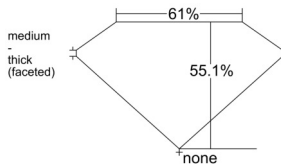

GIA®

FACSIMILE

GIA REPORT 2536513618

Verify this report at GIA.edu

GIA NATURAL DIAMOND DOSSIER®

September 23, 2025
GIA Report Number 2536513618
Shape and Cutting Style ..... Heart Brilliant
Measurements ..... 5.00 x 5.54 x 3.05 mm

GRADING RESULTS

Carat Weight ..... 0.50 carat
Color Grade ..... G
Clarity Grade VS2

ADDITIONAL GRADING INFORMATION

Polish ..... Excellent
Symmetry ..... Very Good
Fluorescence ..... None
Clarity Characteristics ..... Crystal, Feather
Inscription(s): GIA 2536513618

PROPORTIONS

Profile not to actual proportions

GRADING SCALES

GIA COLOR SCALE		GIA CLARITY SCALE			
COLORLESS	D	NEAR COLORLESS	FLAWLESS		
	E		INTERNALLY FLAWLESS		
	F		VERY VERY SLIGHTLY INCLUDED	VVS₁	
	G			VVS₂	
	H		VERY SLIGHTLY INCLUDED	VS₁	
	I			VS₂	
	J			SLIGHTLY INCLUDED	SI₁
	K		SI₂		
	FAINT		L	LIGHT	I₁
			M		I₂
N		I₃			
O					
P					
Q					
R					
S