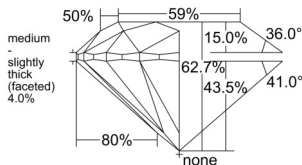

GIA®

FACSIMILE

GIA REPORT 2536481388

Verify this report at GIA.edu

GIA NATURAL DIAMOND DOSSIER®

September 20, 2025
GIA Report Number 2536481388
Shape and Cutting Style ..... Round Brilliant
Measurements ..... 5.71 - 5.75 x 3.59 mm

GRADING RESULTS

Carat Weight ..... 0.74 carat
Color Grade ..... D
Clarity Grade VS1
Cut Grade ..... Excellent

ADDITIONAL GRADING INFORMATION

Polish ..... Excellent
Symmetry ..... Excellent
Fluorescence ..... Medium Blue
Clarity Characteristics..... Crystal, Pinpoint, Cloud
Inscription(s): GIA 2536481388

PROPORTIONS

Profile to actual proportions

GRADING SCALES

GIA COLOR SCALE	GIA CLARITY SCALE	GIA CUT SCALE	
D	FLAWLESS	EXCELLENT	
E	INTERNALLY FLAWLESS		
F		VVS₁	VERY GOOD
G	VVS₂		
H	VS₁	GOOD	
I	VS₂		
J	SI₁	FAIR	
K	SI₂		
L	I₁	POOR	
M	I₂		
N	I₃		
O			
P			
Q			
R			
S			
T			
U			
V			
W			
X			
Y			
Z