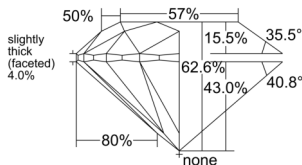

GIA®

FACSIMILE

GIA REPORT 2536409245

Verify this report at GIA.edu

GIA NATURAL DIAMOND DOSSIER®

September 13, 2025
GIA Report Number 2536409245
Shape and Cutting Style ..... Round Brilliant
Measurements ..... 4.71 - 4.75 x 2.96 mm

GRADING RESULTS

Carat Weight ..... 0.41 carat
Color Grade ..... G
Clarity Grade VVS2
Cut Grade ..... Excellent

ADDITIONAL GRADING INFORMATION

Polish ..... Excellent
Symmetry ..... Excellent
Fluorescence ..... None
Clarity Characteristics ..... Pinpoint, Needle
Inscription(s): GIA 2536409245

PROPORTIONS

GRADING SCALES

GIA COLOR SCALE

COLOURESS	D
	E
	F
	G
	H
	I
	J
NEAR COLOURESS	K
	L
FAIN	M
	N
	O
	P
	Q
VERY LIGHT	R
	S
	T
	U
	V
	W
	X
	Y
LIGHT	Z

GIA CLARITY SCALE

FLAWLESS	INTERNAL FLAWLESS	
		EXCELLENT
VERY VERY SLIGHTLY INCLUDED	VVS₁	
	VVS₂	
VERY SLIGHTLY INCLUDED	VS₁	
	VS₂	
SLIGHTLY INCLUDED	SI₁	
	SI₂	
INCLUDED	I₁	
	I₂	
	I₃	

GIA CUT SCALE

EXCELLENT
VERY GOOD
GOOD
FAIR
POOR