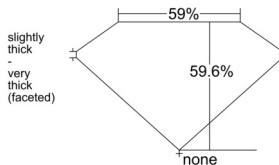

GIA®

FACSIMILE

GIA REPORT 2536387066

Verify this report at GIA.edu

GIA NATURAL DIAMOND DOSSIER®

September 29, 2025
GIA Report Number 2536387066
Shape and Cutting Style ..... Heart Brilliant
Measurements ..... 4.72 x 5.55 x 3.31 mm

GRADING RESULTS

Carat Weight ..... 0.51 carat
Color Grade I
Clarity Grade VS2

ADDITIONAL GRADING INFORMATION

Polish ..... Excellent
Symmetry ..... Very Good
Fluorescence ..... None
Clarity Characteristics..... Crystal, Cloud
Inscription(s): GIA 2536387066

PROPORTIONS

Profile not to actual proportions

GRADING SCALES

GIA COLOR SCALE		GIA CLARITY SCALE			
COLORLESS	D	VERY VERY SLIGHTLY INCLUDED	FLAWLESS		
	E		INTERNALLY FLAWLESS		
	F		VVS₁		
	NEAR COLORLESS	G	VVS₂		
		H	VERY SLIGHTLY INCLUDED	VS₁	
		I		VS₂	
		FAINT	J	SLIGHTLY INCLUDED	SI₁
	K		SI₂		
	L		INCLUDED		I₁
	M			I₂	
N	I₃				
VERT LIGHT	O				
	P				
	Q				
	R				
	LIGHT	S			
		T			
		U			
		V			
	W				
	X				
	Y				
	Z