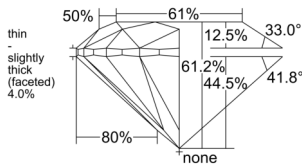

GIA®

FACSIMILE

GIA REPORT 2536323264

Verify this report at GIA.edu

GIA NATURAL DIAMOND DOSSIER®

September 08, 2025
GIA Report Number 2536323264
Shape and Cutting Style ..... Round Brilliant
Measurements ..... 5.09 - 5.12 x 3.12 mm

GRADING RESULTS

Carat Weight ..... 0.50 carat
Color Grade ..... E
Clarity Grade VVS1
Cut Grade ..... Excellent

ADDITIONAL GRADING INFORMATION

Polish ..... Excellent
Symmetry ..... Very Good
Fluorescence ..... None
Clarity Characteristics ..... Cloud, Indented Natural
Inspection(s): GIA 2536323264

PROPORTIONS

Profile to actual proportions