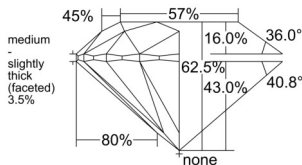

GIA®

FACSIMILE

GIA NATURAL DIAMOND DOSSIER®

August 23, 2025
GIA Report Number 2536191962
Shape and Cutting Style ..... Round Brilliant
Measurements ..... 5.23 - 5.24 x 3.27 mm

GRADING RESULTS

Carat Weight ..... 0.55 carat
Color Grade ..... F
Clarity Grade VS1
Cut Grade ..... Excellent

ADDITIONAL GRADING INFORMATION

Polish ..... Excellent
Symmetry ..... Excellent
Fluorescence ..... Strong Blue
Clarity Characteristics ..... Crystal, Pinpoint
Inscription(s): GIA 2536191962

GIA REPORT 2536191962

Verify this report at GIA.edu

PROPORTIONS

GRADING SCALES

GIA COLOR SCALE

COLOURLESS	D
	E
	F
	G
	H
	I
	J
NEAR COLOURLESS	K
	L
FAIN	M
	N
	O
	P
	Q
VERY LIGHT	R
	S
	T
	U
	V
	W
	X
	Y
LIGHT	Z

GIA CLARITY SCALE

FLAWLESS	INTERNAL FLAWLESS	
		FLAWLESS
VERY VERY SLIGHTLY INCLUDED	VVS₁	
	VVS₂	
VERY SLIGHTLY INCLUDED	VS₁	
	VS₂	
SLIGHTLY INCLUDED	SI₁	
	SI₂	
INCLUDED	I₁	
	I₂	
	I₃	

GIA CUT SCALE

EXCELLENT	
	VERY GOOD
GOOD	
FAIR	
POOR