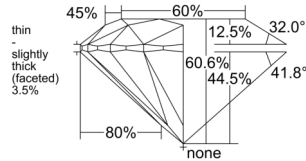

GIA®

FACSIMILE

GIA REPORT 2536134841

Verify this report at GIA.edu

GIA NATURAL DIAMOND DOSSIER®

August 16, 2025
GIA Report Number 2536134841
Shape and Cutting Style ..... Round Brilliant
Measurements ..... 5.14 - 5.16 x 3.12 mm

GRADING RESULTS

Carat Weight ..... 0.50 carat
Color Grade ..... D
Clarity Grade VVS2
Cut Grade ..... Excellent

ADDITIONAL GRADING INFORMATION

Polish ..... Excellent
Symmetry ..... Very Good
Fluorescence ..... None
Clarity Characteristics ..... Pinpoint
Inscription(s): GIA 2536134841

PROPORTIONS

Profile to actual proportions