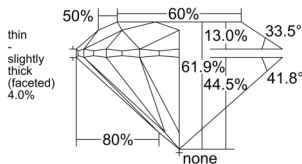

GIA®

FACSIMILE

GIA NATURAL DIAMOND DOSSIER®

August 16, 2025
GIA Report Number 2536134642
Shape and Cutting Style ..... Round Brilliant
Measurements ..... 5.67 - 5.71 x 3.52 mm

GRADING RESULTS

Carat Weight ..... 0.70 carat
Color Grade ..... D
Clarity Grade VS1
Cut Grade ..... Excellent

ADDITIONAL GRADING INFORMATION

Polish ..... Very Good
Symmetry ..... Very Good
Fluorescence ..... Medium Blue
Clarity Characteristics ..... Crystal
Inscription(s): GIA 2536134642

GIA REPORT 2536134642

Verify this report at GIA.edu

PROPORTIONS

Profile to actual proportions