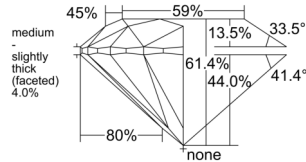

GIA®

FACSIMILE

GIA REPORT 2536115146

Verify this report at GIA.edu

GIA NATURAL DIAMOND DOSSIER®

August 14, 2025
GIA Report Number 2536115146
Shape and Cutting Style ..... Round Brilliant
Measurements ..... 4.77 - 4.80 x 2.94 mm

GRADING RESULTS

Carat Weight ..... 0.41 carat
Color Grade ..... G
Clarity Grade VVS2
Cut Grade ..... Excellent

ADDITIONAL GRADING INFORMATION

Polish ..... Excellent
Symmetry ..... Excellent
Fluorescence ..... None
Clarity Characteristics ..... Cloud
Inscription(s): GIA 2536115146

PROPORTIONS

Profile to actual proportions

GRADING SCALES

GIA COLOR SCALE	GIA CLARITY SCALE	GIA CUT SCALE	
D	FLAWLESS	EXCELLENT	
E	INTERNALLY FLAWLESS		
F		VVS₁	VERY GOOD
G	VVS₂		
H	VS₁	GOOD	
I	VS₂		
J	SI₁	FAIR	
K	SI₂		
L	I₁	POOR	
M	I₂		
N	I₃		
O			
P			
Q			
R			
S			
T			
U			
V			
W			
X			
Y			
Z