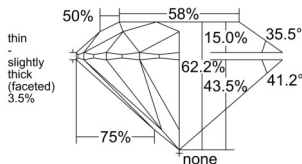

GIA®

FACSIMILE

GIA REPORT 2536091237

Verify this report at GIA.edu

GIA NATURAL DIAMOND DOSSIER®

August 21, 2025
GIA Report Number 2536091237
Shape and Cutting Style ..... Round Brilliant
Measurements ..... 5.74 - 5.76 x 3.58 mm

GRADING RESULTS

Carat Weight ..... 0.72 carat
Color Grade ..... J
Clarity Grade S11
Cut Grade ..... Excellent

ADDITIONAL GRADING INFORMATION

Polish ..... Excellent
Symmetry ..... Excellent
Fluorescence ..... None
Clarity Characteristics ..... Crystal, Cloud
Inscription(s): GIA 2536091237

PROPORTIONS

Profile to actual proportions