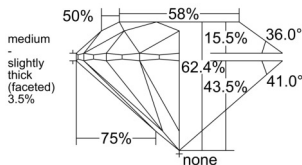

GIA®

FACSIMILE

GIA REPORT 2536076402

Verify this report at GIA.edu

GIA NATURAL DIAMOND DOSSIER®

August 16, 2025
GIA Report Number 2536076402
Shape and Cutting Style ..... Round Brilliant
Measurements ..... 5.65 - 5.68 x 3.54 mm

GRADING RESULTS

Carat Weight ..... 0.70 carat
Color Grade I
Clarity Grade VS1
Cut Grade ..... Excellent

ADDITIONAL GRADING INFORMATION

Polish ..... Excellent
Symmetry ..... Excellent
Fluorescence ..... Strong Blue
Clarity Characteristics ..... Crystal, Cloud
Inscription(s): GIA 2536076402

PROPORTIONS

GRADING SCALES

GIA COLOR SCALE	GIA CLARITY SCALE	GIA CUT SCALE	
D	FLAWLESS	EXCELLENT	
E	INTERNALLY FLAWLESS		
F		VVS₁	VERY GOOD
G	VVS₂		
H	VS₁	GOOD	
I	VS₂		
J	SI₁	FAIR	
K	SI₂		
L	I₁	POOR	
M	I₂		
N	I₃		
O			
P			
Q			
R			
S			
T			
U			
V			
W			
X			
Y			
Z