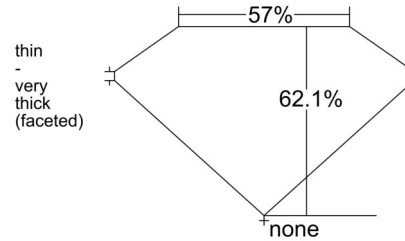

PROPORTIONS

Profile not to actual proportions