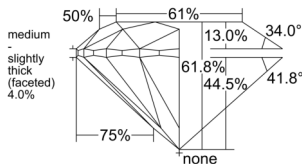

GIA®

FACSIMILE

GIA REPORT 2536065345

Verify this report at GIA.edu

GIA NATURAL DIAMOND DOSSIER®

August 16, 2025
GIA Report Number 2536065345
Shape and Cutting Style ..... Round Brilliant
Measurements ..... 5.10 - 5.12 x 3.16 mm

GRADING RESULTS

Carat Weight ..... 0.50 carat
Color Grade ..... G
Clarity Grade S11
Cut Grade ..... Excellent

ADDITIONAL GRADING INFORMATION

Polish ..... Excellent
Symmetry ..... Excellent
Fluorescence ..... Faint
Clarity Characteristics ..... Cloud
Inscription(s): GIA 2536065345

PROPORTIONS

Profile to actual proportions