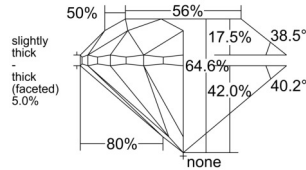

GIA®

FACSIMILE

GIA REPORT 2536028369

Verify this report at GIA.edu

GIA NATURAL DIAMOND DOSSIER®

August 06, 2025
GIA Report Number 2536028369
Shape and Cutting Style ..... Round Brilliant
Measurements ..... 4.95 - 4.99 x 3.21 mm

GRADING RESULTS

Carat Weight ..... 0.51 carat
Color Grade ..... K
Clarity Grade VS1
Cut Grade ..... Very Good

ADDITIONAL GRADING INFORMATION

Polish ..... Excellent
Symmetry ..... Excellent
Fluorescence ..... None
Clarity Characteristics ..... Needle, Pinpoint
Inscription(s): GIA 2536028369

PROPORTIONS

Profile to actual proportions

GRADING SCALES

GIA COLOR SCALE

COLORLESS	D
	E
	F
	G
	H
	I
	J
NEAR COLORLESS	K
	L
Faint	M
	N
	O
	P
Very Light	Q
	R
	S
	T
	U
	V
Light	W
	X
	Y
	Z

GIA CLARITY SCALE

FLAWLESS	VERY VERY SLIGHTLY INCLUDED	VS₁	
			VS₂
INTERNALLY FLAWLESS	VERY SLIGHTLY INCLUDED	SI₁	
			SI₂
VERY SLIGHTLY INCLUDED	SLIGHTLY INCLUDED	I₁	
			I₂
			I₃

GIA CUT SCALE

EXCELLENT	VERY GOOD	GOOD	FAIR	POOR