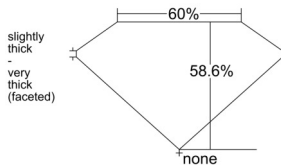

GIA®

FACSIMILE

GIA REPORT 2534975373

Verify this report at GIA.edu

GIA NATURAL DIAMOND DOSSIER®

November 13, 2025
GIA Report Number 2534975373
Shape and Cutting Style ..... Heart Brilliant
Measurements ..... 5.95 x 6.59 x 3.86 mm

GRADING RESULTS

Carat Weight ..... 0.90 carat
Color Grade L
Clarity Grade VS2

ADDITIONAL GRADING INFORMATION

Polish ..... Excellent
Symmetry ..... Excellent
Fluorescence ..... Faint
Clarity Characteristics ..... Feather
Inscription(s): GIA 2534975373

PROPORTIONS

Profile not to actual proportions

GRADING SCALES

GIA COLOR SCALE		GIA CLARITY SCALE		
NEAR COLORLESS	D	VERY SLIGHTLY INCLUDED	FLAWLESS	
	E		INTERNALLY FLAWLESS	
	F	SLIGHTLY INCLUDED	VVS₁	
	G		VVS₂	
	H		VS₁	
	FAINT	I	VERY SLIGHTLY INCLUDED	VS₂
		J		SI₁
		K	SLIGHTLY INCLUDED	SI₂
		L		I₁
		M		I₂
VERTICALLY LIGHT	N	INCLUDED	I₃	
	O			
	P			
	Q			
	R			
LIGHT	S			
	T			
	U			
	V			
	W			
	X			
	Y			
	Z