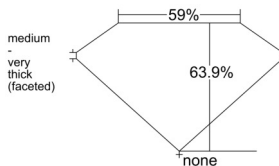

GIA®

FACSIMILE

GIA REPORT 2534975356

Verify this report at gia.edu

GIA NATURAL DIAMOND DOSSIER®

November 12, 2025
GIA Report Number 2534975356
Shape and Cutting Style ..... Heart Brilliant
Measurements ..... 5.30 x 6.03 x 3.85 mm

GRADING RESULTS

Carat Weight ..... 0.70 carat
Color Grade ..... H
Clarity Grade VS1

ADDITIONAL GRADING INFORMATION

Polish ..... Very Good
Symmetry ..... Excellent
Fluorescence ..... Faint
Clarity Characteristics ..... Feather, Pinpoint
Inscription(s): GIA 2534975356

PROPORTIONS

Profile not to actual proportions

GRADING SCALES

GIA COLOR SCALE		GIA CLARITY SCALE	
COLORLESS	D	VERY VERY SLIGHTLY INCLUDED	FLAWLESS
	E		INTERNALLY FLAWLESS
	F		VVS₁
	G		VVS₂
	H		VS₁
	I		VS₂
	J		SI₁
	K		SI₂
	L		I₁
	M		I₂
NEAR COLORLESS	N	SLIGHTLY INCLUDED	I₃
	O		
	P		
	Q		
FAINT	R		
	S		
	T		
	U		
VERT LIGHT	V		
	W		
	X		
	Y		
LIGHT	Z