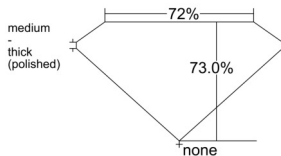

GIA®

FACSIMILE

GIA REPORT 2534973445

Verify this report at GIA.edu

GIA NATURAL DIAMOND DOSSIER®

November 13, 2025
GIA Report Number 2534973445
Shape and Cutting Style ..... Square Modified Brilliant
Measurements ..... 5.33 x 5.24 x 3.83 mm

GRADING RESULTS

Carat Weight ..... 0.96 carat
Color Grade ..... L, Faint Brown
Clarity Grade VS1

ADDITIONAL GRADING INFORMATION

Polish ..... Excellent
Symmetry ..... Excellent
Fluorescence ..... None
Clarity Characteristics ..... Cloud, Pinpoint
Inscription(s): GIA 2534973445

PROPORTIONS

Profile not to actual proportions

GRADING SCALES

GIA COLOR SCALE		GIA CLARITY SCALE			
COLORLESS	D	VERY VERY SLIGHTLY INCLUDED	FLAWLESS		
	E		INTERNALLY FLAWLESS		
	F	VERY SLIGHTLY INCLUDED	VS₁		
	G		VS₂		
	H		VS₁		
	NEAR COLORLESS	I	SLIGHTLY INCLUDED	SI₁	
		J		SI₂	
		FAINT	K	INCLUDED	I₁
			L		I₂
			M		I₃
VERT LIGHT	N				
	O				
	P				
	Q				
	R				
LIGHT	S				
	T				
	U				
	V				
	W				
X					
Y					
Z