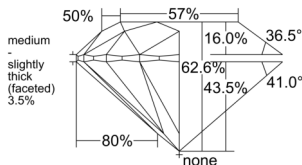

GIA®

FACSIMILE

GIA REPORT 2534969385

Verify this report at GIA.edu

GIA NATURAL DIAMOND DOSSIER®

November 12, 2025
GIA Report Number 2534969385
Shape and Cutting Style ..... Round Brilliant
Measurements ..... 5.09 - 5.11 x 3.19 mm

GRADING RESULTS

Carat Weight ..... 0.51 carat
Color Grade ..... E
Clarity Grade ..... Flawless
Cut Grade ..... Excellent

ADDITIONAL GRADING INFORMATION

Polish ..... Excellent
Symmetry ..... Excellent
Fluorescence ..... None
Clarity Characteristics ..... None
Inscription(s): GIA 2534969385

PROPORTIONS

GRADING SCALES

GIA COLOR SCALE

COLOREDNESS	D
	E
	F
	G
	H
	I
	J
NEAR COLORLESS	K
	L
Faint	M
	N
	O
	P
Very Light	R
	S
	T
	U
	V
Light	W
	X
	Y
	Z

GIA CLARITY SCALE

FLAWLESS	INTERNAL FLAWLESS	
		FLAWLESS
VERY VERY SLIGHTLY INCLUDED	VVS₁	
	VVS₂	
VERY SLIGHTLY INCLUDED	VS₁	
	VS₂	
SLIGHTLY INCLUDED	SI₁	
	SI₂	
INCLUDED	I₁	
	I₂	
	I₃	

GIA CUT SCALE

EXCELLENT
VERY GOOD
GOOD
FAIR
POOR