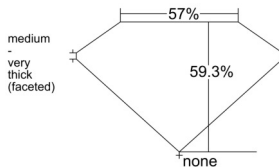

GIA®

FACSIMILE

GIA REPORT 2534964239

Verify this report at GIA.edu

GIA NATURAL DIAMOND DOSSIER®

November 13, 2025
GIA Report Number 2534964239
Shape and Cutting Style ..... Heart Brilliant
Measurements ..... 5.67 x 6.63 x 3.93 mm

GRADING RESULTS

Carat Weight ..... 0.90 carat
Color Grade ..... K
Clarity Grade VS2

ADDITIONAL GRADING INFORMATION

Polish ..... Excellent
Symmetry ..... Excellent
Fluorescence ..... None
Clarity Characteristics ..... Cloud
Inscription(s): GIA 2534964239

PROPORTIONS

Profile not to actual proportions

GRADING SCALES

GIA COLOR SCALE		GIA CLARITY SCALE			
COLORLESS	D	VERY VERY SLIGHTLY INCLUDED	FLAWLESS		
	E		INTERNALLY FLAWLESS		
	F	VERY SLIGHTLY INCLUDED	VVS₁		
	G		VVS₂		
	H		VS₁		
	NEAR COLORLESS	I	SLIGHTLY INCLUDED	VS₂	
		J		SI₁	
		FAINT	K	INCLUDED	SI₂
			L		I₁
			M		I₂
VERT LIGHT	N	LIGHT	I₃		
	O				
	P				
	Q				
	R				
	S				
	T