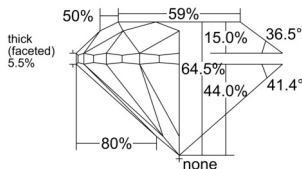

GIA®

FACSIMILE

GIA REPORT 2534958290

Verify this report at GIA.edu

GIA NATURAL DIAMOND DOSSIER®

November 11, 2025
GIA Report Number 2534958290
Shape and Cutting Style ..... Round Brilliant
Measurements ..... 5.51 - 5.55 x 3.57 mm

GRADING RESULTS

Carat Weight ..... 0.70 carat
Color Grade ..... G
Clarity Grade S11
Cut Grade ..... Very Good

ADDITIONAL GRADING INFORMATION

Polish ..... Excellent
Symmetry ..... Excellent
Fluorescence ..... None
Clarity Characteristics ..... Cloud
Inscription(s): GIA 2534958290

PROPORTIONS

Profile to actual proportions

GRADING SCALES

GIA COLOR SCALE

COLOURESS	D
	E
	F
	G
	H
	I
	J
NEAR COLOURESS	K
	L
FAIN	M
	N
	O
	P
	R
	S
	T
	U
	V
	W
	X
	Y
LIGHT	Z

GIA CLARITY SCALE

VERY VERY SLIGHTLY INCLUDED	FLAWLESS
	INTERNALLY FLAWLESS
VERY SLIGHTLY INCLUDED	VVS₁
	VVS₂
SLIGHTLY INCLUDED	VS₁
	VS₂
INCLUDED	SI₁
	SI₂
	I₁
	I₂
	I₃

GIA CUT SCALE

EXCELLENT
VERY GOOD
GOOD
FAIR
POOR