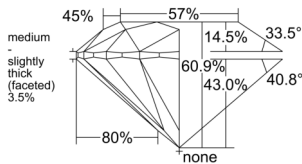

GIA®

FACSIMILE

GIA REPORT 2534936941

Verify this report at GIA.edu

GIA NATURAL DIAMOND DOSSIER®

November 07, 2025
GIA Report Number 2534936941
Shape and Cutting Style ..... Round Brilliant
Measurements ..... 4.21 - 4.23 x 2.57 mm

GRADING RESULTS

Carat Weight ..... 0.28 carat
Color Grade ..... E
Clarity Grade VS1
Cut Grade ..... Excellent

ADDITIONAL GRADING INFORMATION

Polish ..... Excellent
Symmetry ..... Excellent
Fluorescence ..... Faint
Clarity Characteristics ..... Cloud, Needle, Pinpoint
Inscription(s): GIA 2534936941

PROPORTIONS

Profile to actual proportions