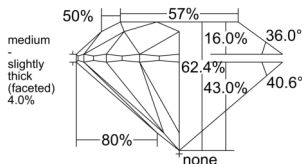

GIA®

FACSIMILE

GIA REPORT 2534936653

Verify this report at GIA.edu

GIA NATURAL DIAMOND DOSSIER®

November 07, 2025
GIA Report Number 2534936653
Shape and Cutting Style ..... Round Brilliant
Measurements ..... 5.67 - 5.71 x 3.55 mm

GRADING RESULTS

Carat Weight ..... 0.71 carat
Color Grade ..... M
Clarity Grade VS1
Cut Grade ..... Excellent

ADDITIONAL GRADING INFORMATION

Polish ..... Excellent
Symmetry ..... Excellent
Fluorescence ..... None
Clarity Characteristics ..... Cloud
Inscription(s): GIA 2534936653

PROPORTIONS

GRADING SCALES

GIA COLOR SCALE

COLOREDNESS	D
	E
	F
	G
	H
	I
	J
NEAR COLORLESS	K
	L
	M
Faint	N
	O
	P
	Q
	R
	S
	T
	U
	V
	W
	X
	Y
LIGHT	Z

GIA CLARITY SCALE

FLAWLESS	INTERNAL FLAWLESS	
		EXCELLENT
VERY VERY SLIGHTLY INCLUDED	VVS₁	VERY GOOD
VERY SLIGHTLY INCLUDED	VVS₂	
SLIGHTLY INCLUDED	VS₁	GOOD
	VS₂	
INCLUDED	SI₁	FAIR
	SI₂	
INCLUDED	I₁	POOR
	I₂	
	I₃