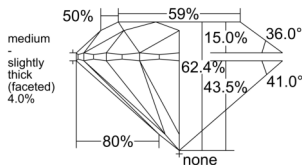

GIA®

FACSIMILE

GIA REPORT 2534936607

Verify this report at GIA.edu

GIA NATURAL DIAMOND DOSSIER®

November 07, 2025
GIA Report Number 2534936607
Shape and Cutting Style ..... Round Brilliant
Measurements ..... 5.89 - 5.93 x 3.69 mm

GRADING RESULTS

Carat Weight ..... 0.80 carat
Color Grade ..... M
Clarity Grade S11
Cut Grade ..... Excellent

ADDITIONAL GRADING INFORMATION

Polish ..... Excellent
Symmetry ..... Excellent
Fluorescence ..... Medium Blue
Clarity Characteristics ..... Crystal, Cloud
Inscription(s): GIA 2534936607

PROPORTIONS

Profile to actual proportions

GRADING SCALES

GIA COLOR SCALE

COLORESS	D
	E
	F
	G
	H
	I
	J
NEAR COLORESS	K
	L
FANIT	M
	N
	O
	P
VERY LIGHT	Q
	R
	S
	T
	U
	V
	W
	X
	Y
LIGHT	Z

GIA CLARITY SCALE

VERY VERY SLIGHTLY INCLUDED	FLAWLESS
	INTERNALLY FLAWLESS
VERY SLIGHTLY INCLUDED	VVS₁
	VVS₂
SLIGHTLY INCLUDED	VS₁
	VS₂
INCLUDED	I₁
	I₂
	I₃

GIA CUT SCALE

EXCELLENT
VERY GOOD
GOOD
FAIR
POOR