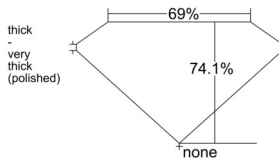

GIA®

FACSIMILE

GIA REPORT 2534930540

Verify this report at GIA.edu

GIA NATURAL DIAMOND DOSSIER®

November 07, 2025
GIA Report Number 2534930540
Shape and Cutting Style ..... Square Modified Brilliant
Measurements ..... 5.12 x 5.09 x 3.77 mm

GRADING RESULTS

Carat Weight ..... 0.90 carat
Color Grade L
Clarity Grade VS1

ADDITIONAL GRADING INFORMATION

Polish ..... Excellent
Symmetry ..... Very Good
Fluorescence ..... None
Clarity Characteristics ..... Crystal, Pinpoint
Inscription(s): GIA 2534930540

PROPORTIONS

Profile not to actual proportions

GRADING SCALES

GIA COLOR SCALE		GIA CLARITY SCALE			
COLORLESS	D	VERY VERY SLIGHTLY INCLUDED	FLAWLESS		
	E		INTERNALLY FLAWLESS		
	F	VERY SLIGHTLY INCLUDED	VS₁		
	G		VS₂		
	H		VS₁		
	NEAR COLORLESS	I	SLIGHTLY INCLUDED	VS₂	
		J		SI₁	
		FAINT	K	INCLUDED	SI₂
			L		I₁
			M		I₂
VERT LIGHT	N	INCLUDED	I₃		
	O				
	P				
	Q				
	R				
LIGHT	S				
	T				
	U				
	V				
	W				
	X				
	Y				
	Z