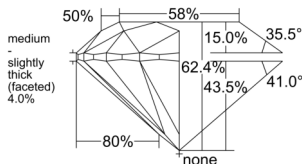

GIA®

FACSIMILE

GIA REPORT 2534923359

Verify this report at GIA.edu

GIA NATURAL DIAMOND DOSSIER®

November 06, 2025
GIA Report Number 2534923359
Shape and Cutting Style ..... Round Brilliant
Measurements ..... 5.48 - 5.50 x 3.43 mm

GRADING RESULTS

Carat Weight ..... 0.64 carat
Color Grade ..... F
Clarity Grade VVS2
Cut Grade ..... Excellent

ADDITIONAL GRADING INFORMATION

Polish ..... Excellent
Symmetry ..... Excellent
Fluorescence ..... None
Clarity Characteristics ..... Needle, Pinpoint
Inscription(s): GIA 2534923359

PROPORTIONS

GRADING SCALES

GIA COLOR SCALE

COLORLESS	D
	E
	F
	G
	H
	I
	J
NEAR COLORLESS	K
	L
Faint	M
	N
	O
	P
Very Light	Q
	R
	S
	T
	U
	V
	W
	X
	Y
Light	Z

GIA CLARITY SCALE

FLAWLESS	VERY VERY SLIGHTLY INCLUDED	VVS₁	VVS₂	VS₁	VS₂	SI₁	SI₂	I₁	I₂	I₃	
											VERY SLIGHTLY INCLUDED
INTERNALLY FLAWLESS											

GIA CUT SCALE

EXCELLENT
VERY GOOD
GOOD
FAIR
POOR