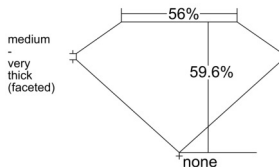

GIA®

FACSIMILE

GIA REPORT 2534919615

Verify this report at GIA.edu

GIA NATURAL DIAMOND DOSSIER®

November 12, 2025
GIA Report Number 2534919615
Shape and Cutting Style ..... Heart Brilliant
Measurements ..... 5.44 x 6.28 x 3.74 mm

GRADING RESULTS

Carat Weight ..... 0.74 carat
Color Grade ..... D
Clarity Grade VS2

ADDITIONAL GRADING INFORMATION

Polish ..... Excellent
Symmetry ..... Very Good
Fluorescence ..... Faint
Clarity Characteristics ..... Crystal, Cloud
Inscription(s): GIA 2534919615

PROPORTIONS

Profile not to actual proportions

GRADING SCALES

GIA COLOR SCALE		GIA CLARITY SCALE	
COLORLESS	D	VERY VERY SLIGHTLY INCLUDED	FLAWLESS
	E		INTERNALLY FLAWLESS
	F		VVS₁
	G		VVS₂
	H		VS₁
	I		VS₂
	J		SI₁
	K		SI₂
	L		I₁
	M		I₂
NEAR COLORLESS	N	SLIGHTLY INCLUDED	I₃
	O		
	P		
	Q		
FAINT	R		
	S		
	T		
	U		
VERT LIGHT	V		
	W		
	X		
	Y		
LIGHT	Z