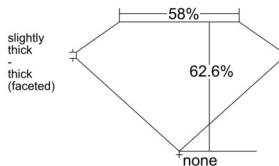

GIA®

FACSIMILE

GIA REPORT 2534914542

Verify this report at GIA.edu

GIA NATURAL DIAMOND DOSSIER®

November 10, 2025
GIA Report Number 2534914542
Shape and Cutting Style ..... Heart Brilliant
Measurements ..... 4.80 x 5.65 x 3.53 mm

GRADING RESULTS

Carat Weight ..... 0.56 carat
Color Grade ..... F
Clarity Grade VS1

ADDITIONAL GRADING INFORMATION

Polish ..... Excellent
Symmetry ..... Excellent
Fluorescence ..... Faint
Clarity Characteristics ..... Crystal, Needle, Cloud
Inscription(s): GIA 2534914542

PROPORTIONS

Profile not to actual proportions

GRADING SCALES

GIA COLOR SCALE		GIA CLARITY SCALE			
COLORLESS	D	VERY VERY SLIGHTLY INCLUDED	FLAWLESS		
	E		INTERNALLY FLAWLESS		
	F	VERY SLIGHTLY INCLUDED	VS₁		
	G		VS₂		
	H		VS₁		
	NEAR COLORLESS	I	SLIGHTLY INCLUDED	SI₁	
		J		SI₂	
		FAINT	K	INCLUDED	I₁
			L		I₂
			M		I₃
VERT LIGHT	N				
	O				
	P				
	Q				
	R				
	S				
	T				
LIGHT	U				
	V				
	W				
	X				
Y					
Z