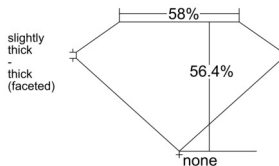

GIA®

FACSIMILE

GIA REPORT 2534907437

Verify this report at GIA.edu

GIA NATURAL DIAMOND DOSSIER®

November 06, 2025
GIA Report Number 2534907437
Shape and Cutting Style ..... Heart Brilliant
Measurements ..... 5.76 x 6.78 x 3.82 mm

GRADING RESULTS

Carat Weight ..... 0.92 carat
Color Grade I
Clarity Grade VS2

ADDITIONAL GRADING INFORMATION

Polish ..... Excellent
Symmetry ..... Very Good
Fluorescence ..... None
Clarity Characteristics ..... Feather
Inscription(s): GIA 2534907437

PROPORTIONS

Profile not to actual proportions

GRADING SCALES

GIA COLOR SCALE		GIA CLARITY SCALE	
COLORLESS	D	VERY VERY SLIGHTLY INCLUDED	FLAWLESS
	E		INTERNALLY FLAWLESS
	F		VVS₁
	G		VVS₂
	H		VS₁
	I		VS₂
	J		SI₁
	K		SI₂
	L		I₁
	M		I₂
NEAR COLORLESS	N	SLIGHTLY INCLUDED	I₃
	O		
	P		
	Q		
FAINT	R		
	S		
	T		
	U		
VERT LIGHT	V		
	W		
	X		
	Y		
LIGHT	Z