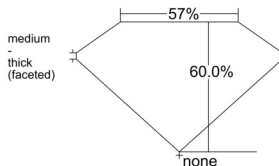

GIA®

FACSIMILE

GIA REPORT 2534900106

Verify this report at GIA.edu

GIA NATURAL DIAMOND DOSSIER®

November 11, 2025
GIA Report Number 2534900106
Shape and Cutting Style ..... Heart Brilliant
Measurements ..... 5.33 x 6.16 x 3.69 mm

GRADING RESULTS

Carat Weight ..... 0.71 carat
Color Grade I
Clarity Grade VS1

ADDITIONAL GRADING INFORMATION

Polish ..... Very Good
Symmetry ..... Excellent
Fluorescence ..... None
Clarity Characteristics..... Cloud, Crystal, Feather, Pinpoint
Inscription(s): GIA 2534900106

PROPORTIONS

Profile not to actual proportions

GRADING SCALES

GIA COLOR SCALE		GIA CLARITY SCALE			
COLORLESS	D	VERY VERY SLIGHTLY INCLUDED	FLAWLESS		
	E		INTERNALLY FLAWLESS		
	F	VERY SLIGHTLY INCLUDED	VVS₁		
	G		VVS₂		
	H		VS₁		
	NEAR COLORLESS	I	SLIGHTLY INCLUDED	VS₂	
		J		SI₁	
		FAINT	K	INCLUDED	SI₂
			L		I₁
			M		I₂
VERT LIGHT	N	NOT GRADED	I₃		
	O				
	P				
	Q				
	R				
LIGHT	S				
	T				
	U				
	V				
	W				
	X				
	Y				
	Z