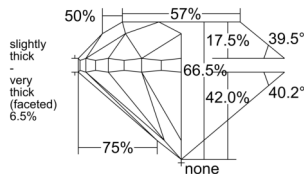

GIA®

FACSIMILE

GIA REPORT 2534894653

Verify this report at GIA.edu

GIA NATURAL DIAMOND DOSSIER®

November 03, 2025
GIA Report Number 2534894653
Shape and Cutting Style ..... Round Brilliant
Measurements ..... 4.83 - 4.86 x 3.22 mm

GRADING RESULTS

Carat Weight ..... 0.50 carat
Color Grade ..... D
Clarity Grade VS1
Cut Grade ..... Good

ADDITIONAL GRADING INFORMATION

Polish ..... Excellent
Symmetry ..... Very Good
Fluorescence ..... None
Clarity Characteristics ..... Crystal, Indented Natural
Inscription(s): GIA 2534894653

PROPORTIONS

Profile to actual proportions