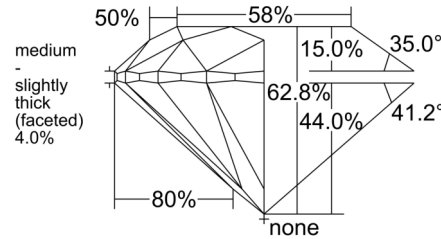

GIA REPORT
2534850675

Verify this report at GIA.edu

FACSIMILE

This is a digital representation of the original GIA Report. This representation might not be accepted in lieu of the original GIA Report in certain circumstances. The original GIA Report includes certain security features which are not reproducible on this facsimile.

GIA NATURAL DIAMOND GRADING REPORT

November 19, 2025
GIA Report Number 2534850675
Shape and Cutting Style ..... Round Brilliant
Measurements ..... 6.58 - 6.62 x 4.15 mm

GRADING RESULTS

Carat Weight ..... 1.12 carat
Color Grade ..... J
Clarity Grade VS1
Cut Grade ..... Excellent

ADDITIONAL GRADING INFORMATION

Polish ..... Excellent
Symmetry ..... Excellent
Fluorescence ..... Faint
Inscription(s): GIA 2534850675
Comments: Pinpoints are not shown.

PROPORTIONS

Profile to actual proportions