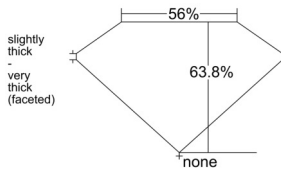

GIA®

FACSIMILE

GIA REPORT 2534809013

Verify this report at GIA.edu

GIA NATURAL DIAMOND DOSSIER®

October 29, 2025
GIA Report Number 2534809013
Shape and Cutting Style ..... Heart Brilliant
Measurements ..... 5.13 x 6.05 x 3.86 mm

GRADING RESULTS

Carat Weight ..... 0.71 carat
Color Grade ..... D
Clarity Grade VS1

ADDITIONAL GRADING INFORMATION

Polish ..... Excellent
Symmetry ..... Very Good
Fluorescence ..... None
Clarity Characteristics..... Crystal, Cloud, Pinpoint, Needle
Inscription(s): GIA 2534809013

PROPORTIONS

Profile not to actual proportions

GRADING SCALES

GIA COLOR SCALE		GIA CLARITY SCALE			
COLORLESS	D	VERY VERY SLIGHTLY INCLUDED	FLAWLESS		
	E		INTERNALLY FLAWLESS		
	F	VERY SLIGHTLY INCLUDED	VS₁		
	G		VS₂		
	H		VS₁		
	NEAR COLORLESS	I	SLIGHTLY INCLUDED	VS₂	
		J		SI₁	
		FAINT	K	INCLUDED	SI₂
			L		I₁
			M		I₂
VERT LIGHT	N	LIGHT	I₃		
	O				
	P				
	Q				
	R