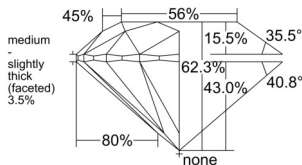

GIA®

FACSIMILE

GIA REPORT 2534790941

Verify this report at GIA.edu

GIA NATURAL DIAMOND DOSSIER®

October 29, 2025
GIA Report Number 2534790941
Shape and Cutting Style ..... Round Brilliant
Measurements ..... 5.16 - 5.19 x 3.22 mm

GRADING RESULTS

Carat Weight ..... 0.53 carat
Color Grade ..... F
Clarity Grade VS2
Cut Grade ..... Excellent

ADDITIONAL GRADING INFORMATION

Polish ..... Excellent
Symmetry ..... Excellent
Fluorescence ..... None
Clarity Characteristics ..... Cloud, Crystal, Feather
Inscription(s): GIA 2534790941

PROPORTIONS

Profile to actual proportions