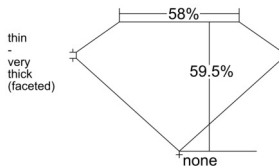

GIA®

FACSIMILE

GIA REPORT 2534781006

Verify this report at GIA.edu

GIA NATURAL DIAMOND DOSSIER®

October 28, 2025
GIA Report Number 2534781006
Shape and Cutting Style ..... Heart Brilliant
Measurements ..... 5.26 x 5.85 x 3.49 mm

GRADING RESULTS

Carat Weight ..... 0.63 carat
Color Grade ..... D
Clarity Grade SI1

ADDITIONAL GRADING INFORMATION

Polish ..... Excellent
Symmetry ..... Excellent
Fluorescence ..... None
Clarity Characteristics..... Crystal, Cloud, Feather
Inscription(s): GIA 2534781006

PROPORTIONS

Profile not to actual proportions

GRADING SCALES

GIA COLOR SCALE		GIA CLARITY SCALE	
COLORLESS	D	VERY VERY SLIGHTLY INCLUDED	FLAWLESS
	E		INTERNALLY FLAWLESS
	F		VVS₁
	G		VVS₂
	H		VS₁
	I		VS₂
	J		SI₁
	K		SI₂
	L		I₁
	M		I₂
NEAR COLORLESS	N	SLIGHTLY INCLUDED	I₃
	O		
	P		
	Q		
FAINT	R		
	S		
	T		
	U		
VERT LIGHT	V		
	W		
	X		
	Y		
LIGHT	Z