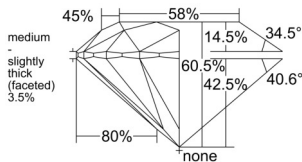

GIA®

FACSIMILE

GIA REPORT 2534741293

Verify this report at GIA.edu

GIA NATURAL DIAMOND DOSSIER®

October 27, 2025
GIA Report Number 2534741293
Shape and Cutting Style ..... Round Brilliant
Measurements ..... 4.34 - 4.35 x 2.63 mm

GRADING RESULTS

Carat Weight ..... 0.30 carat
Color Grade ..... M
Clarity Grade VS1
Cut Grade ..... Excellent

ADDITIONAL GRADING INFORMATION

Polish ..... Excellent
Symmetry ..... Excellent
Fluorescence ..... None
Clarity Characteristics ..... Cloud
Inscription(s): GIA 2534741293

PROPORTIONS

Profile to actual proportions