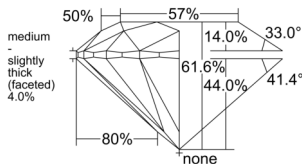

GIA®

FACSIMILE

GIA NATURAL DIAMOND DOSSIER®

October 15, 2025
GIA Report Number 2534736039
Shape and Cutting Style ..... Round Brilliant
Measurements ..... 4.31 - 4.34 x 2.66 mm

GRADING RESULTS

Carat Weight ..... 0.30 carat
Color Grade I
Clarity Grade S11
Cut Grade ..... Excellent

ADDITIONAL GRADING INFORMATION

Polish ..... Excellent
Symmetry ..... Excellent
Fluorescence ..... Faint
Clarity Characteristics ..... Crystal, Cloud
Inscription(s): GIA 2534736039

GIA REPORT 2534736039

Verify this report at GIA.edu

PROPORTIONS

Profile to actual proportions