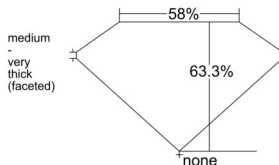

GIA®

FACSIMILE

GIA REPORT 2534729814

Verify this report at GIA.edu

GIA NATURAL DIAMOND DOSSIER®

October 15, 2025
GIA Report Number 2534729814
Shape and Cutting Style ..... Heart Brilliant
Measurements ..... 4.68 x 5.58 x 3.53 mm

GRADING RESULTS

Carat Weight ..... 0.53 carat
Color Grade ..... H
Clarity Grade VS1

ADDITIONAL GRADING INFORMATION

Polish ..... Very Good
Symmetry ..... Very Good
Fluorescence ..... None
Clarity Characteristics ..... Feather, Needle, Cloud
Inscription(s): GIA 2534729814

PROPORTIONS

Profile not to actual proportions

GRADING SCALES

GIA COLOR SCALE		GIA CLARITY SCALE			
COLORLESS	D	VERY VERY SLIGHTLY INCLUDED	FLAWLESS		
	E		INTERNALLY FLAWLESS		
	F	VERY SLIGHTLY INCLUDED	VS₁		
	G		VS₂		
	H		VS₁		
	NEAR COLORLESS	I	SLIGHTLY INCLUDED	VS₂	
		J		SI₁	
		FAINT	K	INCLUDED	SI₂
			L		I₁
			M		I₂
VERT LIGHT	N	LIGHT	I₃		
	O				
	P				
	Q				
	R