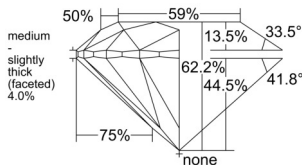

GIA®

FACSIMILE

GIA NATURAL DIAMOND DOSSIER®

October 14, 2025
GIA Report Number 2534720683
Shape and Cutting Style ..... Round Brilliant
Measurements ..... 4.69 - 4.71 x 2.93 mm

GRADING RESULTS

Carat Weight ..... 0.40 carat
Color Grade ..... F
Clarity Grade VVS1
Cut Grade ..... Excellent

ADDITIONAL GRADING INFORMATION

Polish ..... Excellent
Symmetry ..... Excellent
Fluorescence ..... None
Clarity Characteristics ..... Cloud, Pinpoint, Feather
Inscription(s): GIA 2534720683

GIA REPORT 2534720683

Verify this report at GIA.edu

PROPORTIONS

Profile to actual proportions