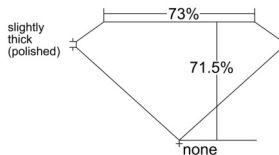

GIA®

FACSIMILE

GIA REPORT 2534696541

Verify this report at GIA.edu

GIA NATURAL DIAMOND DOSSIER®

October 11, 2025
GIA Report Number 2534696541
Shape and Cutting Style ..... Square Modified Brilliant
Measurements ..... 4.50 x 4.36 x 3.12 mm

GRADING RESULTS

Carat Weight ..... 0.52 carat
Color Grade ..... G
Clarity Grade VS1

ADDITIONAL GRADING INFORMATION

Polish ..... Good
Symmetry ..... Very Good
Fluorescence ..... None
Clarity Characteristics ..... Cloud, Crystal, Needle
Inscription(s): GIA 2534696541

PROPORTIONS

Profile not to actual proportions

GRADING SCALES

GIA COLOR SCALE		GIA CLARITY SCALE				
COLORLESS	D	VERY VERY SLIGHTLY INCLUDED	FLAWLESS			
	E		INTERNALLY FLAWLESS			
	F		VVS₁			
	NEAR COLORLESS	G	VERY SLIGHTLY INCLUDED	VVS₂		
		H		VS₁		
		FAINT	I	SLIGHTLY INCLUDED	VS₂	
			J		SI₁	
			LIGHT	K	INCLUDED	SI₂
	L	I₁				
	M	I₂				
N	NOT GRADED	I₃				
O						
P						
Q						
R						
S						
T						
U						
V						
W						
X						
Y						
Z