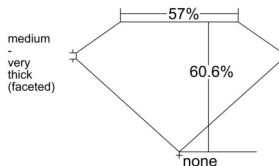

GIA®

FACSIMILE

GIA REPORT 2534680480

Verify this report at GIA.edu

GIA NATURAL DIAMOND DOSSIER®

October 10, 2025
GIA Report Number 2534680480
Shape and Cutting Style ..... Heart Brilliant
Measurements ..... 4.97 x 5.81 x 3.52 mm

GRADING RESULTS

Carat Weight ..... 0.60 carat
Color Grade ..... F
Clarity Grade VVS1

ADDITIONAL GRADING INFORMATION

Polish ..... Excellent
Symmetry ..... Very Good
Fluorescence ..... Faint
Clarity Characteristics ..... Feather, Cavity
Inscription(s): GIA 2534680480

PROPORTIONS

Profile not to actual proportions

GRADING SCALES

GIA COLOR SCALE		GIA CLARITY SCALE	
COLORLESS	D	VERY VERY SLIGHTLY INCLUDED	FLAWLESS
	E		INTERNALLY FLAWLESS
	F		VVS₁
	G		VVS₂
	H		VS₁
	I		VS₂
	J		SI₁
	K		SI₂
	L		I₁
	M		I₂
NEAR COLORLESS	N	SLIGHTLY INCLUDED	I₃
	O		
	P		
	Q		
FAINT	R	INCLUDED	
	S		
	T		
	U		
VERT LIGHT	V		
	W		
	X		
	Y		
LIGHT	Z