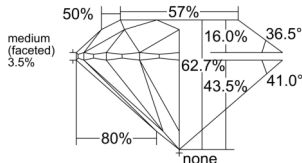

GIA®

FACSIMILE

GIA REPORT 2534678221

Verify this report at GIA.edu

GIA NATURAL DIAMOND DOSSIER®

October 10, 2025
GIA Report Number 2534678221
Shape and Cutting Style ..... Round Brilliant
Measurements ..... 5.30 - 5.33 x 3.33 mm

GRADING RESULTS

Carat Weight ..... 0.58 carat
Color Grade ..... G
Clarity Grade S11
Cut Grade ..... Excellent

ADDITIONAL GRADING INFORMATION

Polish ..... Excellent
Symmetry ..... Excellent
Fluorescence ..... Strong Blue
Clarity Characteristics ..... Crystal
Inscription(s): GIA 2534678221

PROPORTIONS

Profile to actual proportions